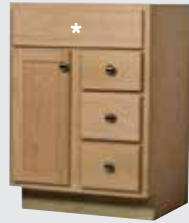

HICKORY

CHERRY

AVAILABLE SIZES

All Premium vanities are 34-1/2" high x 21" deep with a 4-1/2" high toe kick and feature North American Hardwoods with all plywood cabinet shell.

1 DOOR & 3 DRAWER

Available in left or right drawer stack.